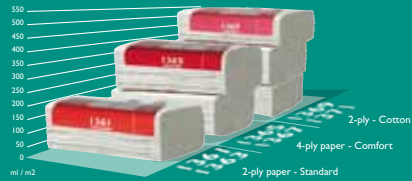

Comparison chart

Absorption

Towel cassettes

	Cotton	Paper	Paper	Industrial paper
	2-ply	4-ply	2-ply	2-ply
	Art. no. 1369	Art. no. 1365	Art. no. 1361	Art. no. 1361 IND
	Art. no. 1371	Art. no. 1367	Art. no. 1363	Art. no. 1363 IND
				
				
Properties				
Drying capacity	+++	++	+	+
Comfort	+++	+++	++	+
Softness	+++	++	+	+
Capacity per dispenser	+	++	+++	+++
Applications				
Offices	X	X	X	
Schools		X	X	
Bars and restaurants	X	X	X	
Industry/Food				X